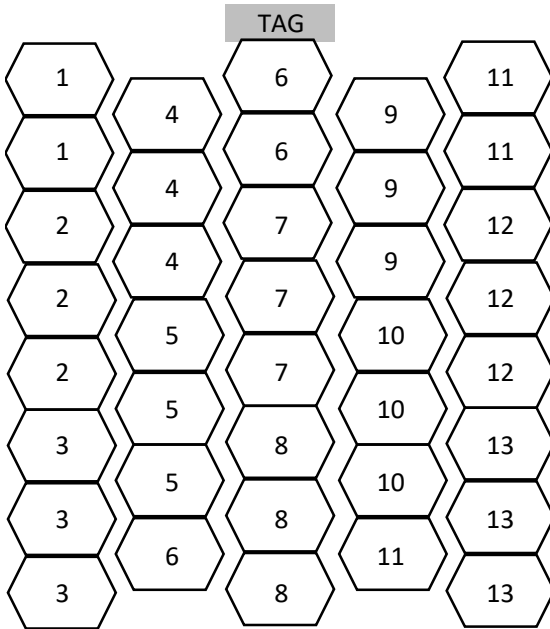

BIRDSFOOT
NATIVE NURSERY

Shoreline Garden

PLUG FLAT

- 1 Meadowsweet (*Spiraea alba*)
- 2 Blue Vervain (*Verbena hastata*)
- 3 Swamp Milkweed (*Asclepias incarnata*)
- 4 Cardinal Flower (*Lobelia cardinalis*)
- 5 Great Blue Lobelia (*Lobelia siphilitica*)
- 6 Wild Blue Iris (*Iris versicolor*)
- 7 Boneset (*Eupatorium perfoliatum*)
- 8 Joe Pye Weed (*Eutrochium maculatum*)
- 9 Fireweed (*Chamaenerion angustifolium*)
- 10 Dark Green Bulrush (*Scirpus atrovirens*)
- 11 Tall Meadow Rue (*Thalictrum pubescens*)
- 12 Swamp Aster (*Symphyotricum puniceum*)
- 13 Riddell's Goldenrod (*Oligoneuron riddellii*)

*This is a sample list, some species may be substituted

4'x10' Sample Garden Design

1	13	13	12	9	6	6	5	5	11
1	13	12	12	9	9	6	5	11	11
2	3	3	6	6	10	10	7	7	8
2	2	3	6	ROCK		10	7	8	8

.....Water's Edge.....

Visit www.birdsfootnativenursery.com to see full species list with additional information